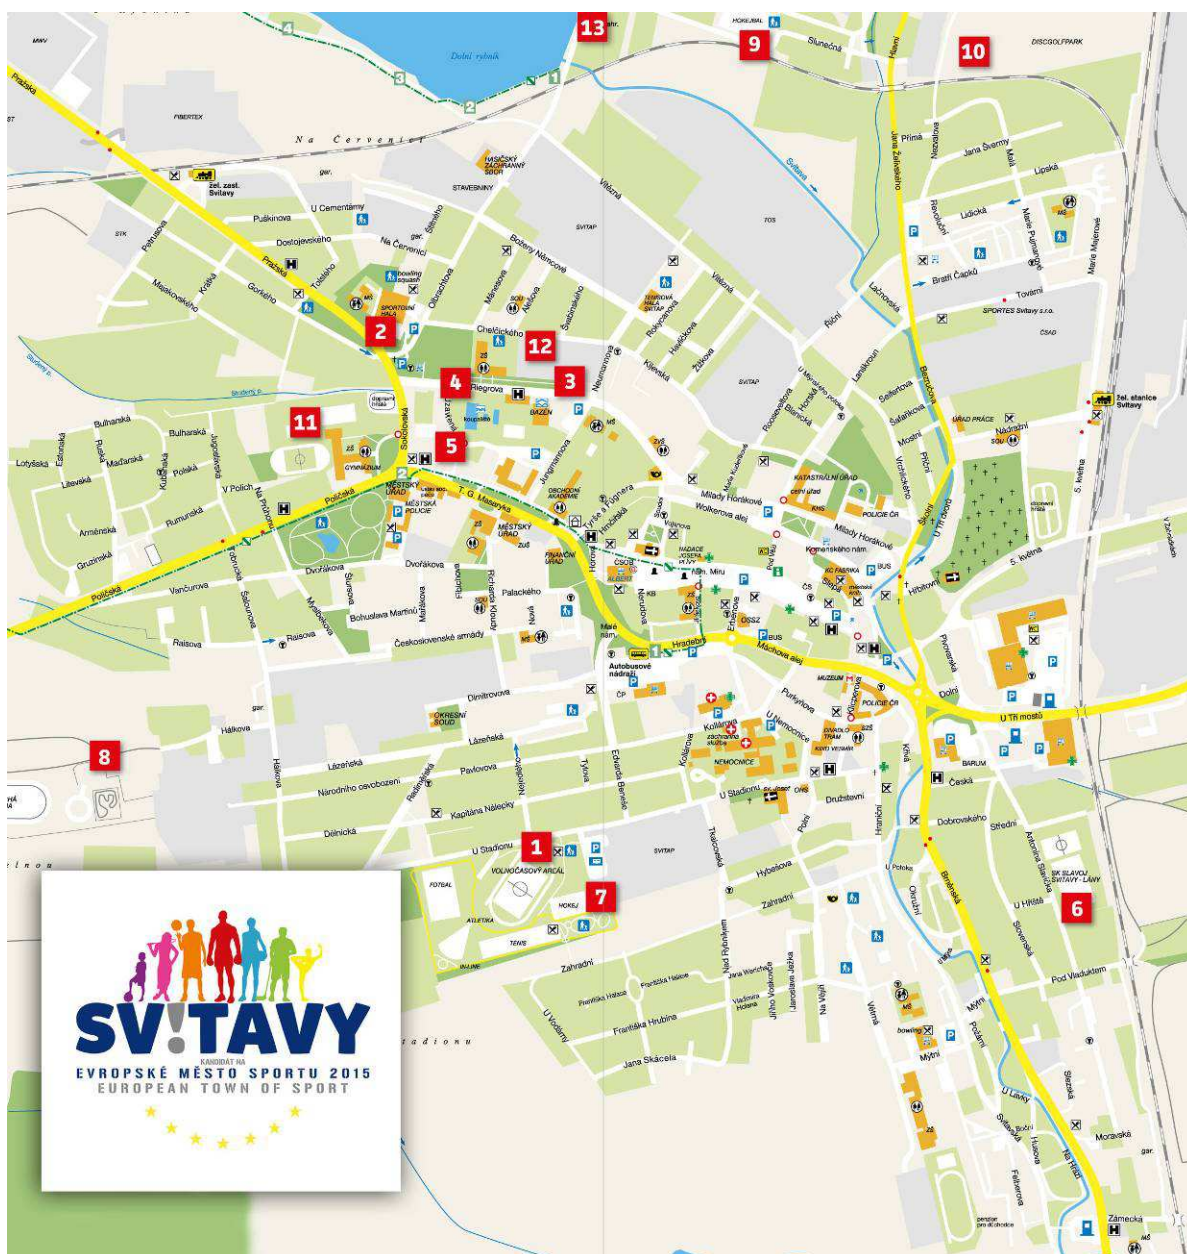

MAPA SPORTOVNÍCH ZAŘÍZENÍ / THE MAP OF SPORTING FACILITIES

1. SVITAVSKÝ STADION / SVITAVY STADIUM
2. SPORTOVNÍ HALA NA STŘELNICI / SPORTS HALL NA STŘELNICI
3. KRYTÝ PLYVECKÝ BAZÉN / INDOOR SWIMMING POOL
4. KOUPALIŠTĚ / OUTDOOR SWIMMING POOL
5. VOLEJBALOVÉ KURTY / VOLLEYBALL COURTS
6. UMĚLÝ TRÁVNÍK LÁNY / ARTIFICIAL TURF FOOTBALL FIELD LÁNY
7. ZIMNÍ STADION / ICE RINK
8. CIHELNA - AREÁL VOLNÉHO ČASU / LEISURE TIME COMPLEX
9. HOKEJBALOVÉ HRŠTĚ / FIELD HOCKEY RINK
10. DISCGOLF PARK / DISCGOLF PARK
11. AREÁL GYMNÁZIA A ZŠ / THE GRAMMAR SCHOOL AND PRIMARY SCHOOL CAMPUS
12. AREÁL ZŠ RIEGROVA / RIEGROVA PRIMARY SCHOOL CAMPUS
13. BRAND – LESNÍ REKREAČNÍ AREÁL / FOREST RECREATION PREMISES