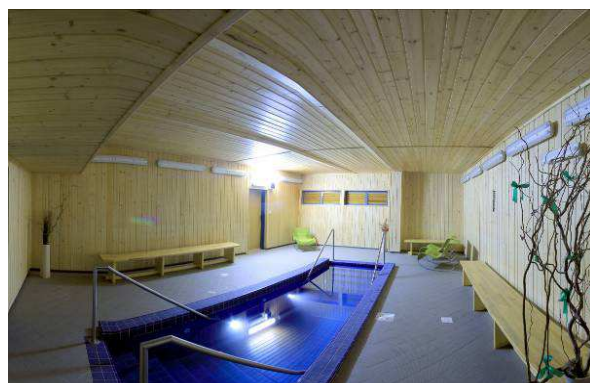

Sports Hall Na Střelnici is a multipurpose sports facility featuring European level playing surface 46x25m. The hall meets the requirements for international competitions and may seat more than 800 spectators (420 seated and 400 standing). Sports such as basketball, volleyball, gymnastics, aerobics, power lifting, floorball, indoor soccer and badminton may be performed in the facility. The hall also features a 15-meter high climbing wall, a sauna and a fitness center.